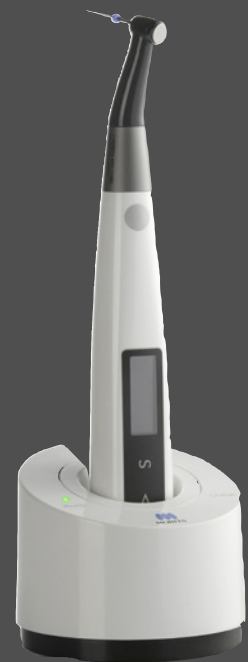

**mammoth**  
DENTAL SUPPLIES

**MORITA**

**0330 332 0645**

**info@mammothdental.co.uk**

**THE ONLY**  
**Cordless Endo Motor & Apex locator**

**NEW**

**TriAuto**  
**ZX2**

Apex localization and preparation in a cordless handpiece

Unique function for mechanical glide path creation

Prevention of file breakage and micro cracks

Apex localization with millimeter precision

Rotatable LCD display for left-handed and right-handed users

Small instrument head for direct view of the preparation area

**ONLY 1,795**

RRP £2,100.00

**mammothdental.co.uk**

**TEAM UP**

with colleagues to  
**BUY 6 & SAVE £2,070**

**ONLY 1,450**  
each

ALL PRICES PLUS CARRIAGE & VAT - E&OE 12/18

**Includes:-** 1 x motor handpiece & contra-angle handpiece and internal file electrode, 1 x battery & recharger (100-240 V) with AC adapter, 1 x CE probe cord, 1 x file clamps, 3 x mucosal electrodes, 1 x test plug, 1 x guide bur, 1 x hygienic covers (100 pkg), 1 x AR/LS spray nozzle Tri Auto ZX2